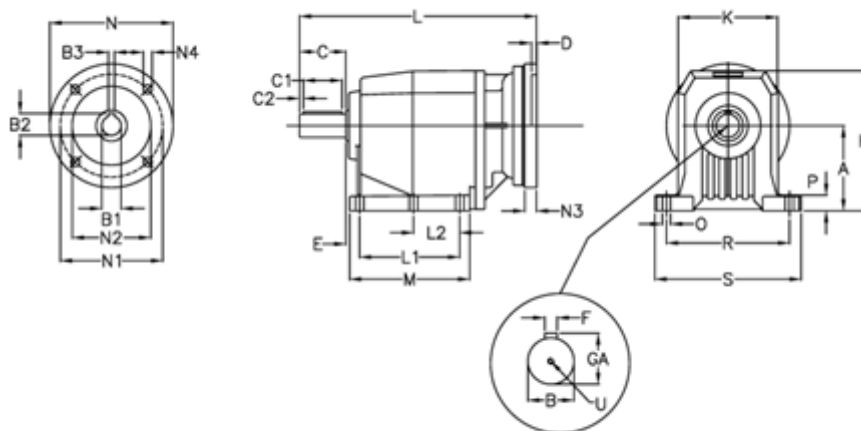

Article number: 40600801811260
 Description: Helical gearbox
 C802P-18,1-P180B5

Measures

A = 250	D = 6.0	L2 = 0.0	P = 35
B = 80	E = 33	M = 277.0	R = 370
B1 = 48	F = 22	N = 350	S = 440
B2 = 51.8	GA = 85.0	N1 = 300	U = M20x42
B3 = 14	H = 420	N2 = 250	
C = 140	K = 320	N3 = 23	
C1 = 110	L = 635.0	N4 = 18	
C2 = 15	L1 = 210.0	O = 26	